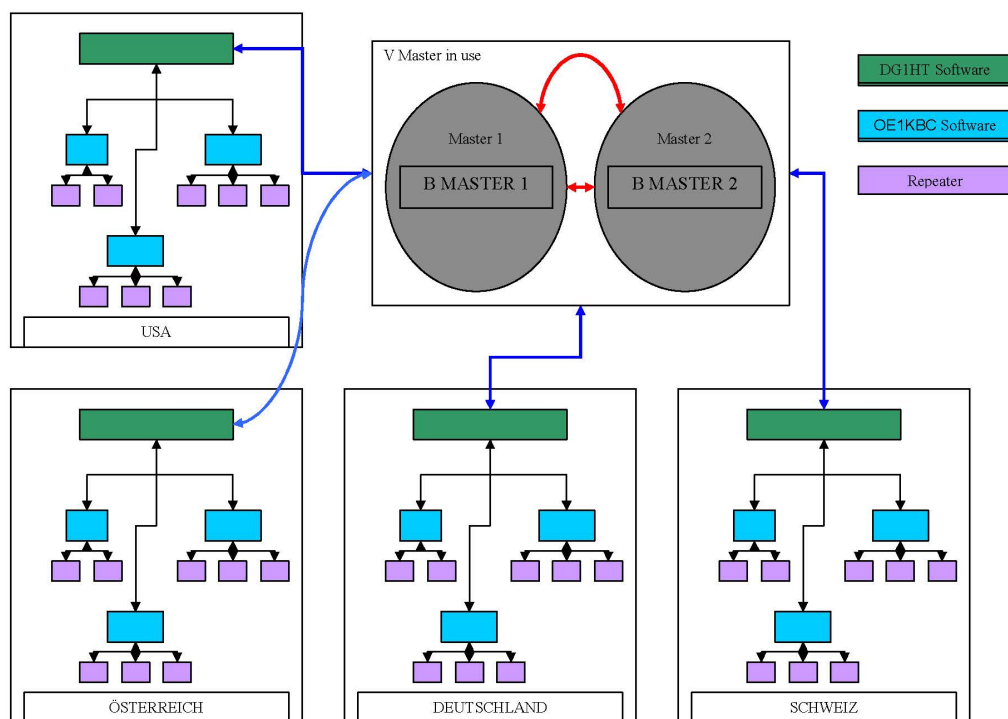

## OPEN-HYTERA-ROUTING-ENGLISH

### Routing Concept

In order to cover all the wishes to the routing in the DMR Network we decide to a three step model (see picture).

Legend:

- Repeaters (magenta) in one region (in minimul one reeater)
- Regions (green) pro country
- Nations/continents/Language-Separations (Europa, USA, Australien, ...)

### Loginfo for the existing system

- [BMaster](#)
- [SMaster Hamburg](#)
- [SMaster Ruhrgebiet](#)
- [SMaster Netherlands](#)
- [SMaster Belgium](#)
- [SMaster Austria](#)
- [SMaster USA](#)
- [DMR MASTER LastHeard List](#)

## Planned Routes

- Talkgroups as known
  - 9 ... local calls
  - 8 ... region calls
  - 2xx... country wide calls in EU (DL, OE, HB9, ON, PA, ...)
  - 20 ... D-A-CH (german speaking people in EU)
  - 21 ... french speaking people
  - 22 ... dutch speaking people
  - 2 ... Europe
  - 3 ... US nation wide
  - 1 ... WW
- Repeater/Repeater routing
- CALL Sign routing