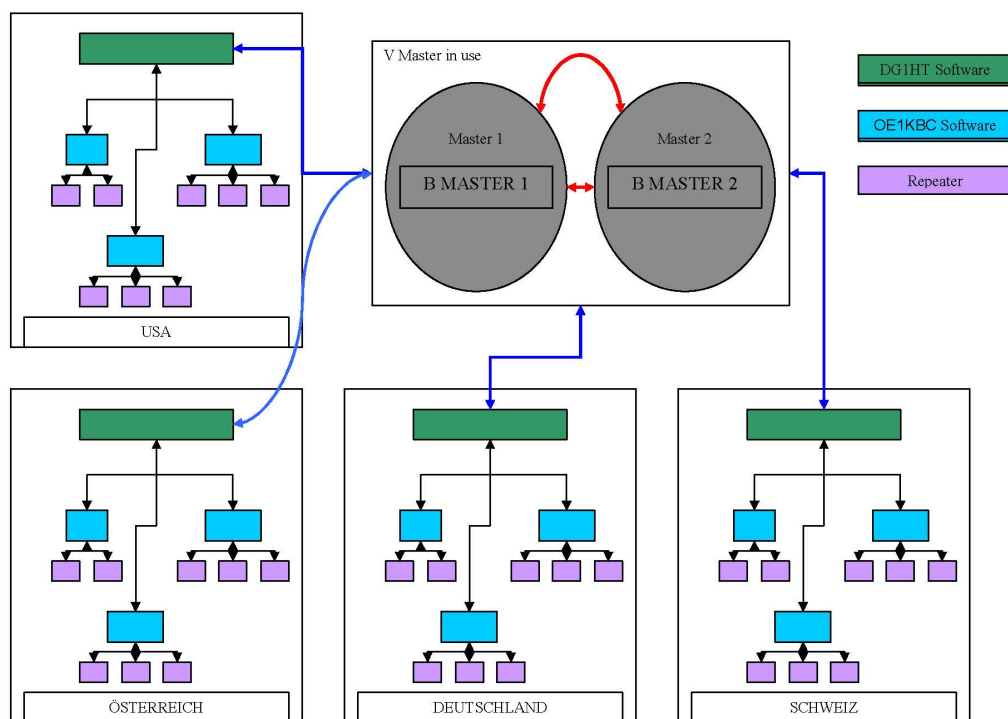

OPEN-HYTERA-ROUTING-ENGLISH

Routing Concept

In order to cover all the wishes to the routing in the DMR Network we decide to a three step model (see picture).

Legend:

- Repeaters (magenta) in one region (in minimul one reeater)
- Regions (green) pro country
- Nations/continents/Language-Separations (Europa, USA, Australien, ...)

Kurt OE1KBC / Torsten DG1HT

Loginfo for the existing system

- [BMaster](#)
- [SMaster Hamburg](#)
- [SMaster Ruhrgebiet](#)
- [SMaster Netherlands](#)
- [SMaster Belgium](#)
- [SMaster Austria](#)
- [SMaster USA](#)
- [DMR MASTER LastHeard List](#)

Planned Routes

- Talkgroups as known
 - 9 ... local calls
 - 8 ... region calls
 - 2xx... country wide calls in EU (DL, OE, HB9, ON, PA, ...)
 - 20 ... D-A-CH (german speaking people in EU)
 - 21 ... french speaking people
 - 22 ... dutch speaking people
 - 2 ... Europe
 - 3 ... US nation wide
 - 1 ... WW
- Repeater/Repeater routing
- CALL Sign routing