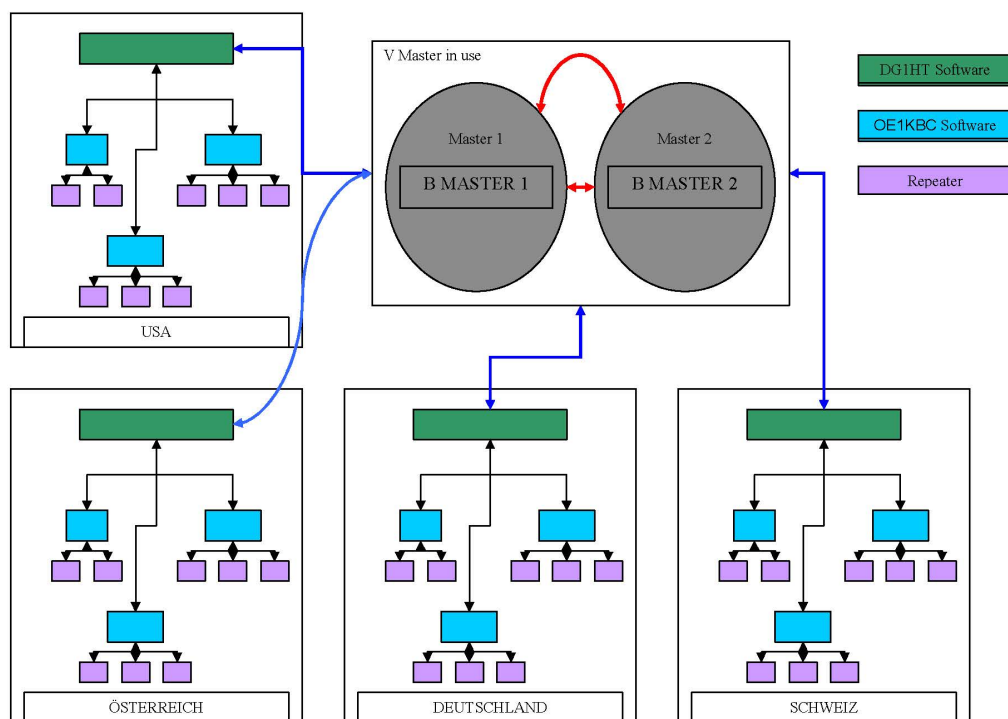

Inhaltsverzeichnis

--

OPEN-HYTERA-ROUTING-ENGLISH

Routing Concept

In order to cover all the wishes to the routing in the DMR Network we decide to a three step model (see picture).

Legend:

- Repeaters (magenta) in one region (in minimul one reeater)
- Regions (green) pro country
- Nations/continents/Language-Separations (Europa, USA, Australien, ...)

Kurt OE1KBC / Torsten DG1HT

Loginfo for the existing system

- [BMaster](#)
- [SMaster Hamburg](#)
- [SMaster Ruhrgebiet](#)
- [SMaster Netherlands](#)
- [SMaster Belgium](#)
- [SMaster Austria](#)
- [SMaster USA](#)
- [DMR MASTER LastHeard List](#)

Planned Routes

- Talkgroups as known
 - 9 ... local calls
 - 8 ... region calls
 - 2xx... country wide calls in EU (DL, OE, HB9, ON, PA, ...)
 - 20 ... D-A-CH (german speaking people in EU)
 - 21 ... french speaking people
 - 22 ... dutch speaking people
 - 2 ... Europe
 - 3 ... US nation wide
 - 1 ... WW
- Repeater/Repeater routing
- CALL Sign routing